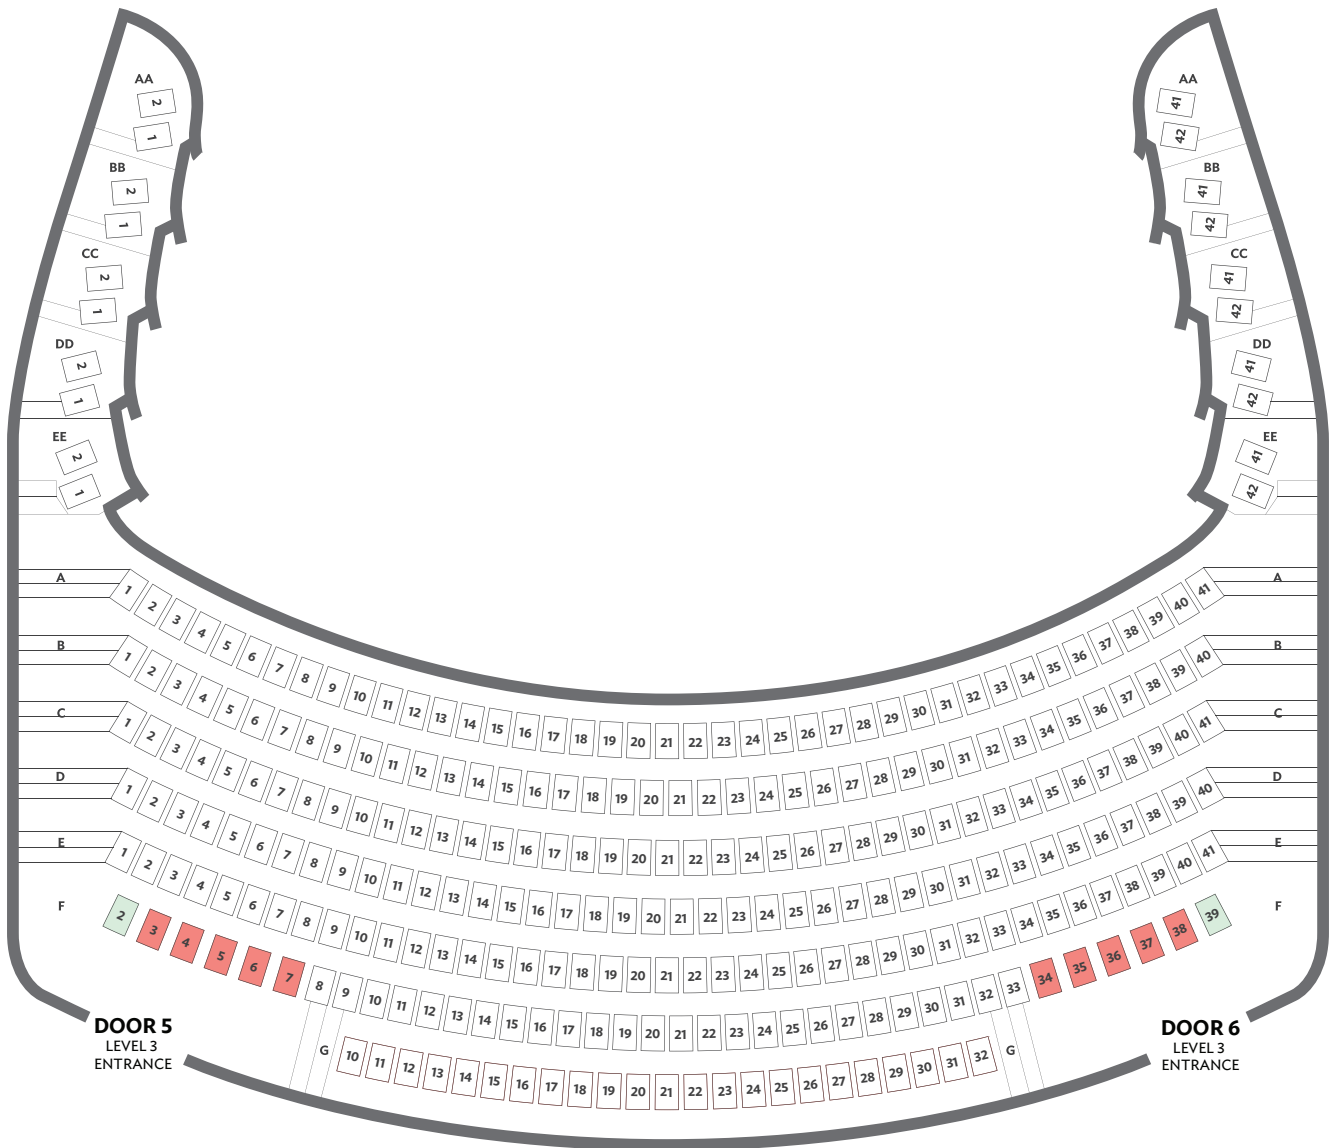

# SEATING PLAN

## CPAC THEATRE - STALLS

 EASY ACCESS CHAIRS

 REMOVABLE WHEELCHAIR ACCESS SEATING

## CPAC THEATRE - BALCONY

 EASY ACCESS CHAIRS

 REMOVABLE WHEELCHAIR ACCESS SEATING

CAIRNS  
PERFORMING  
ARTS CENTRE