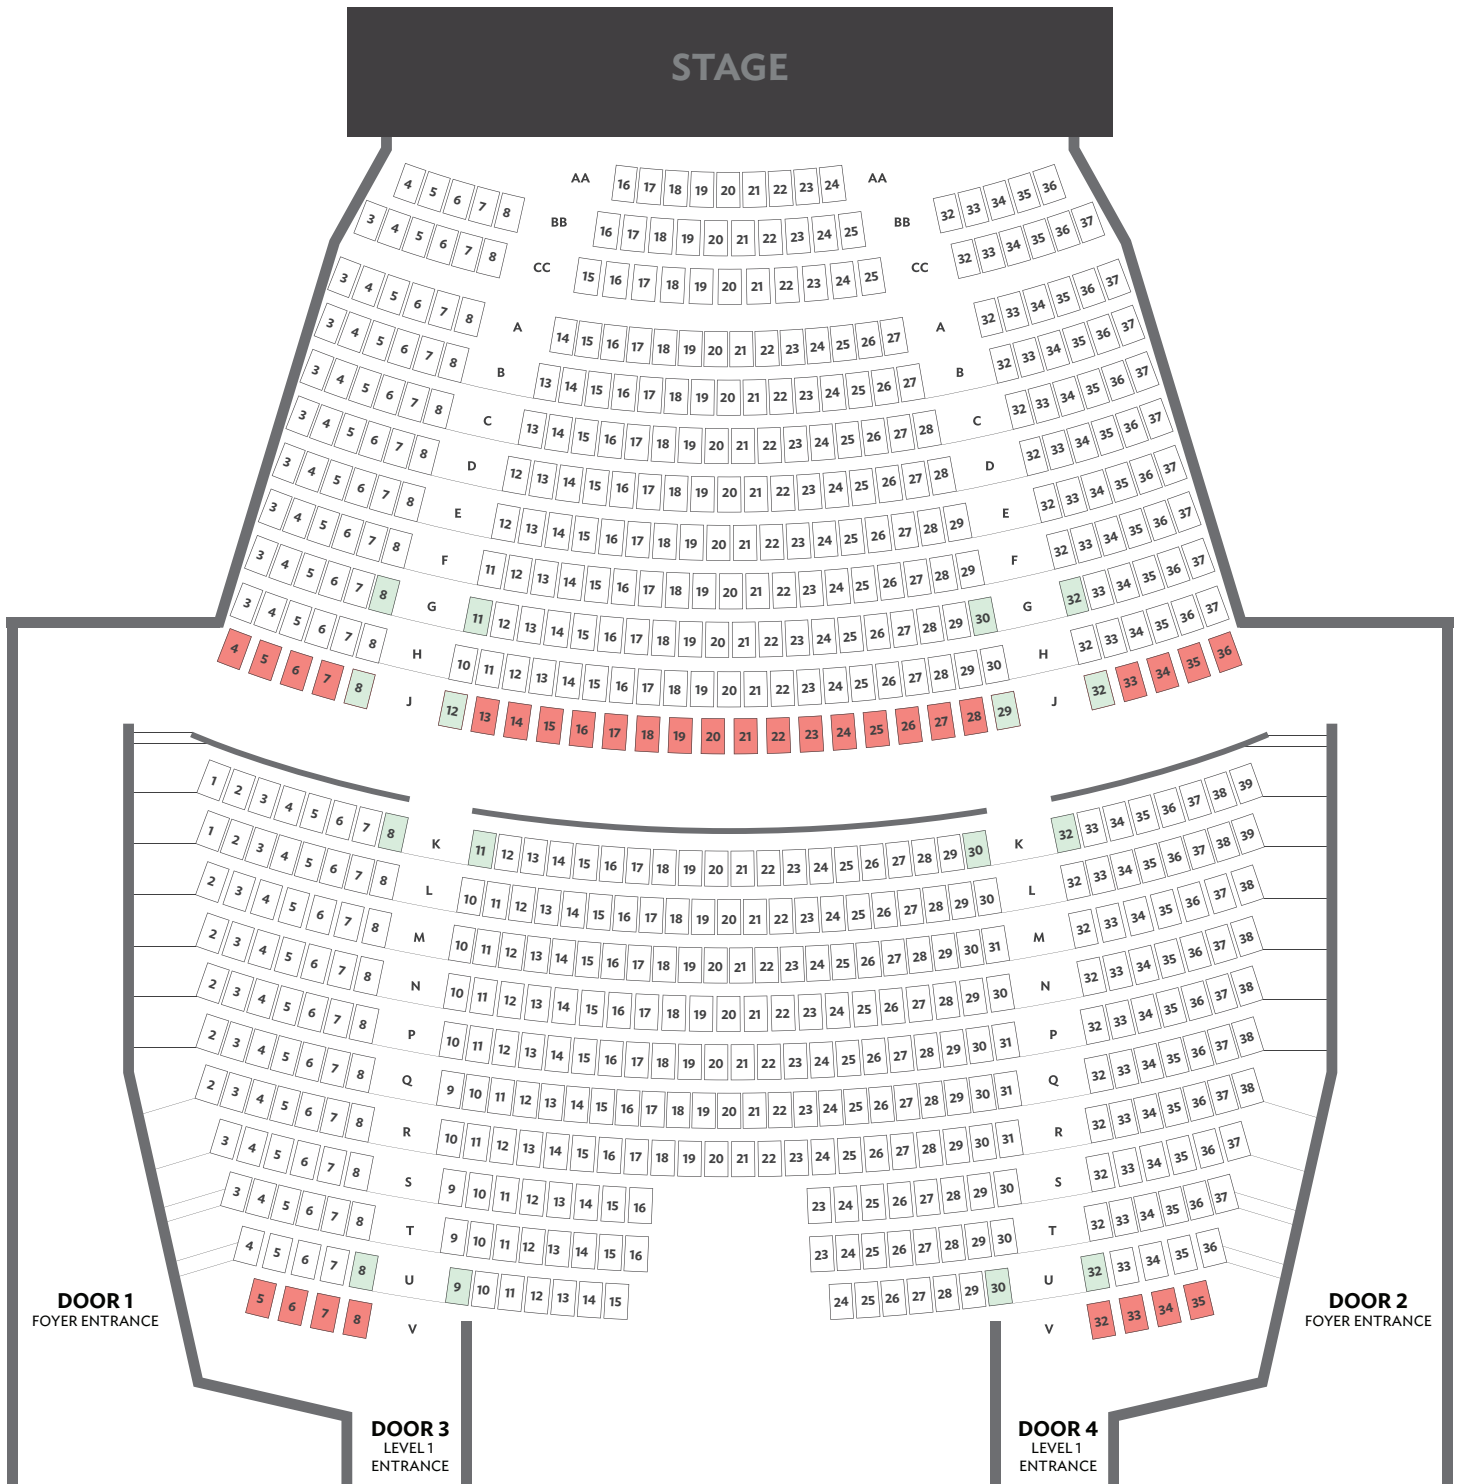

# SEATING PLAN

## CPAC THEATRE - STALLS

 EASY ACCESS CHAIRS

 REMOVABLE WHEELCHAIR ACCESS SEATING

## CPAC THEATRE - BALCONY

 EASY ACCESS CHAIRS

 REMOVABLE WHEELCHAIR ACCESS SEATING

CAIRNS  
PERFORMING  
ARTS CENTRE